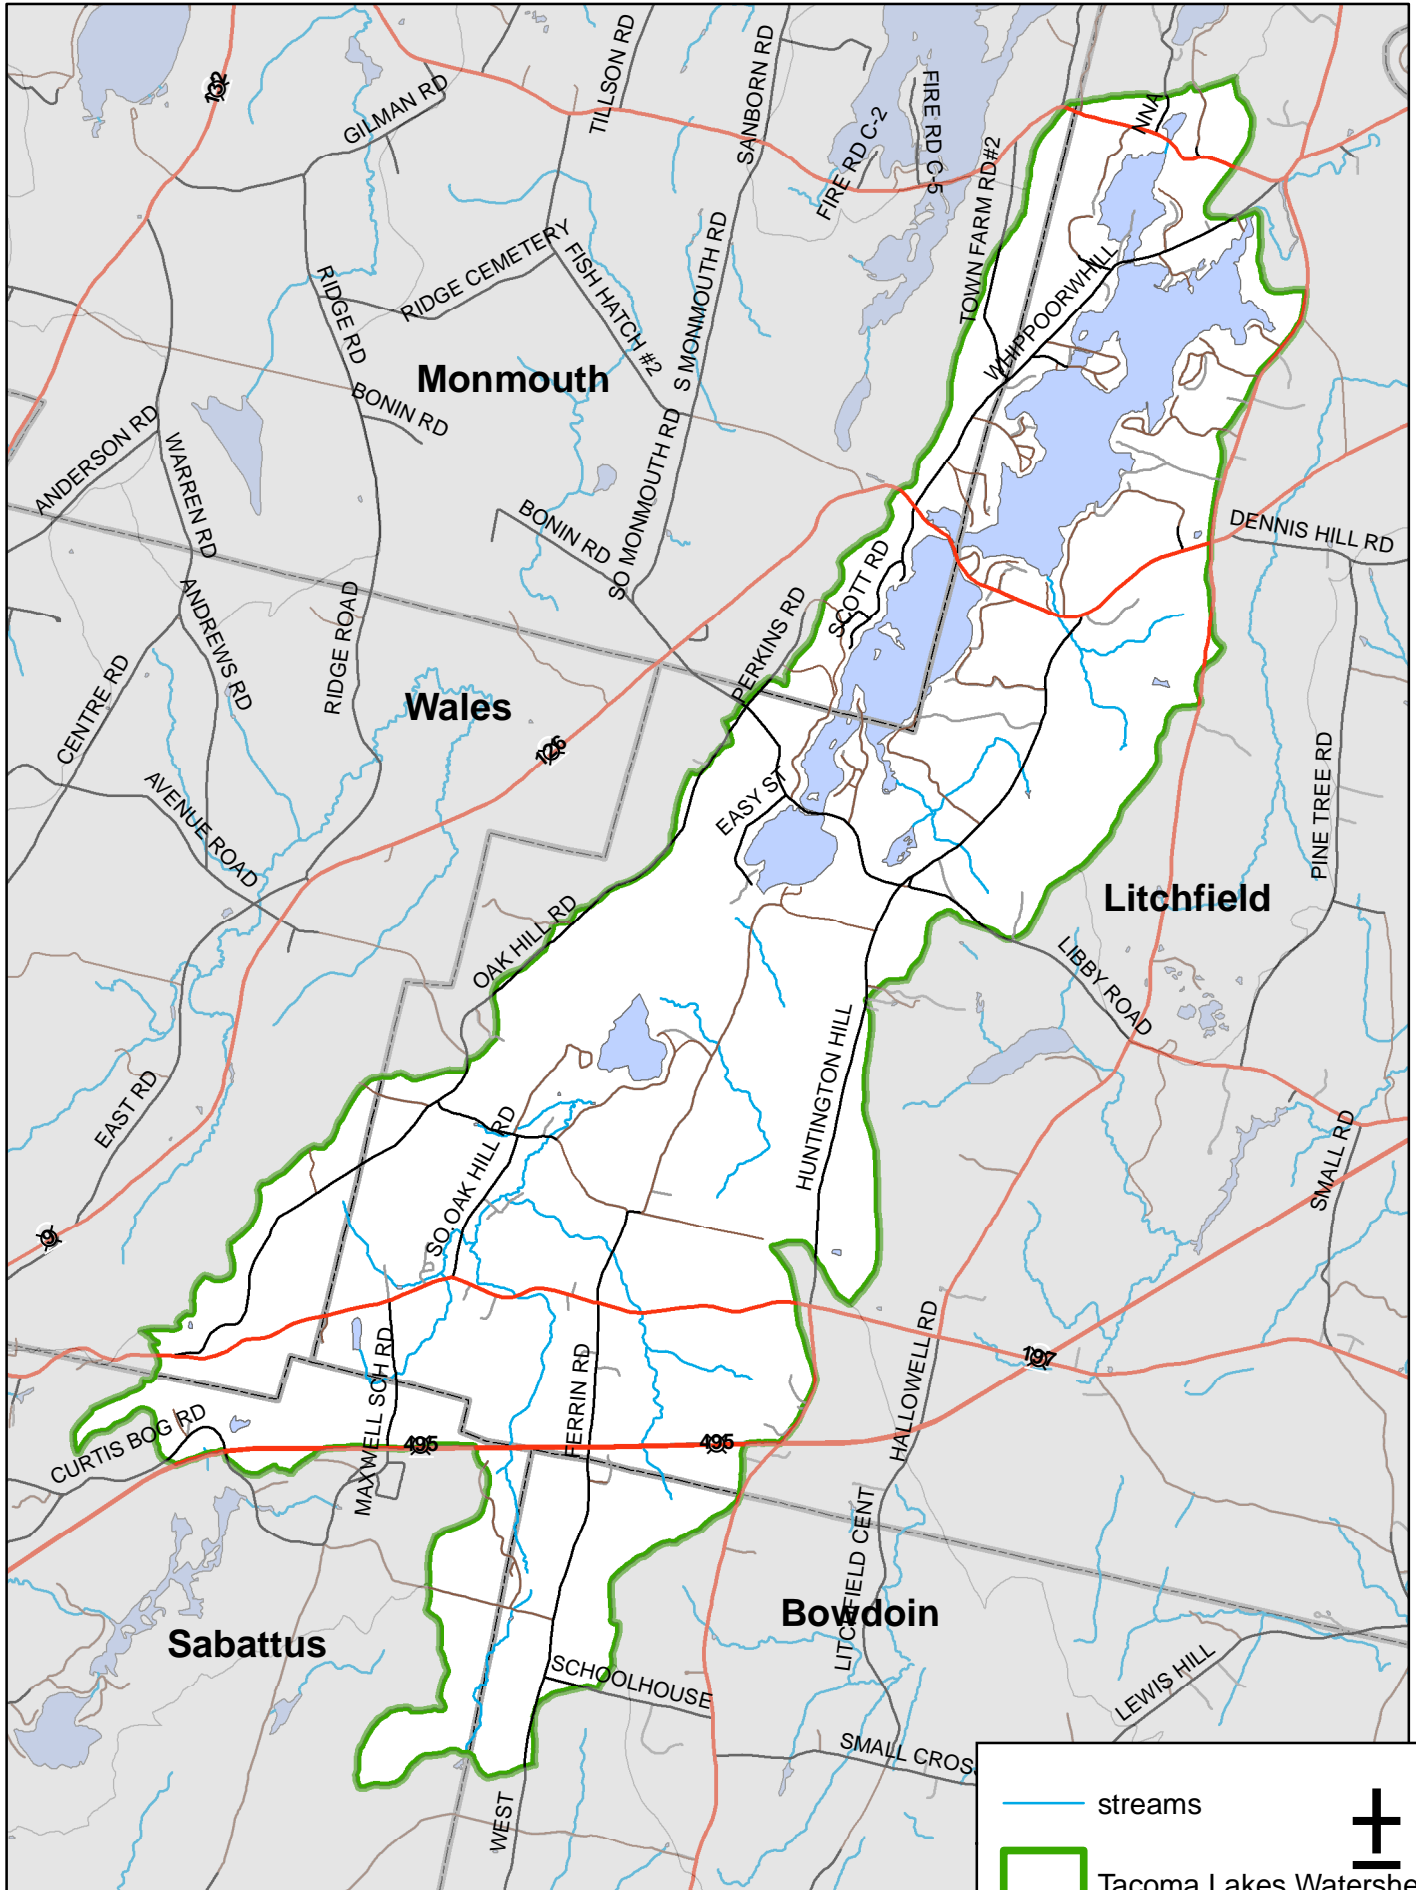

# Tacoma Lakes Watershed

0 0.5 1 2 3 Miles

— streams

□ Tacoma Lakes Watershed