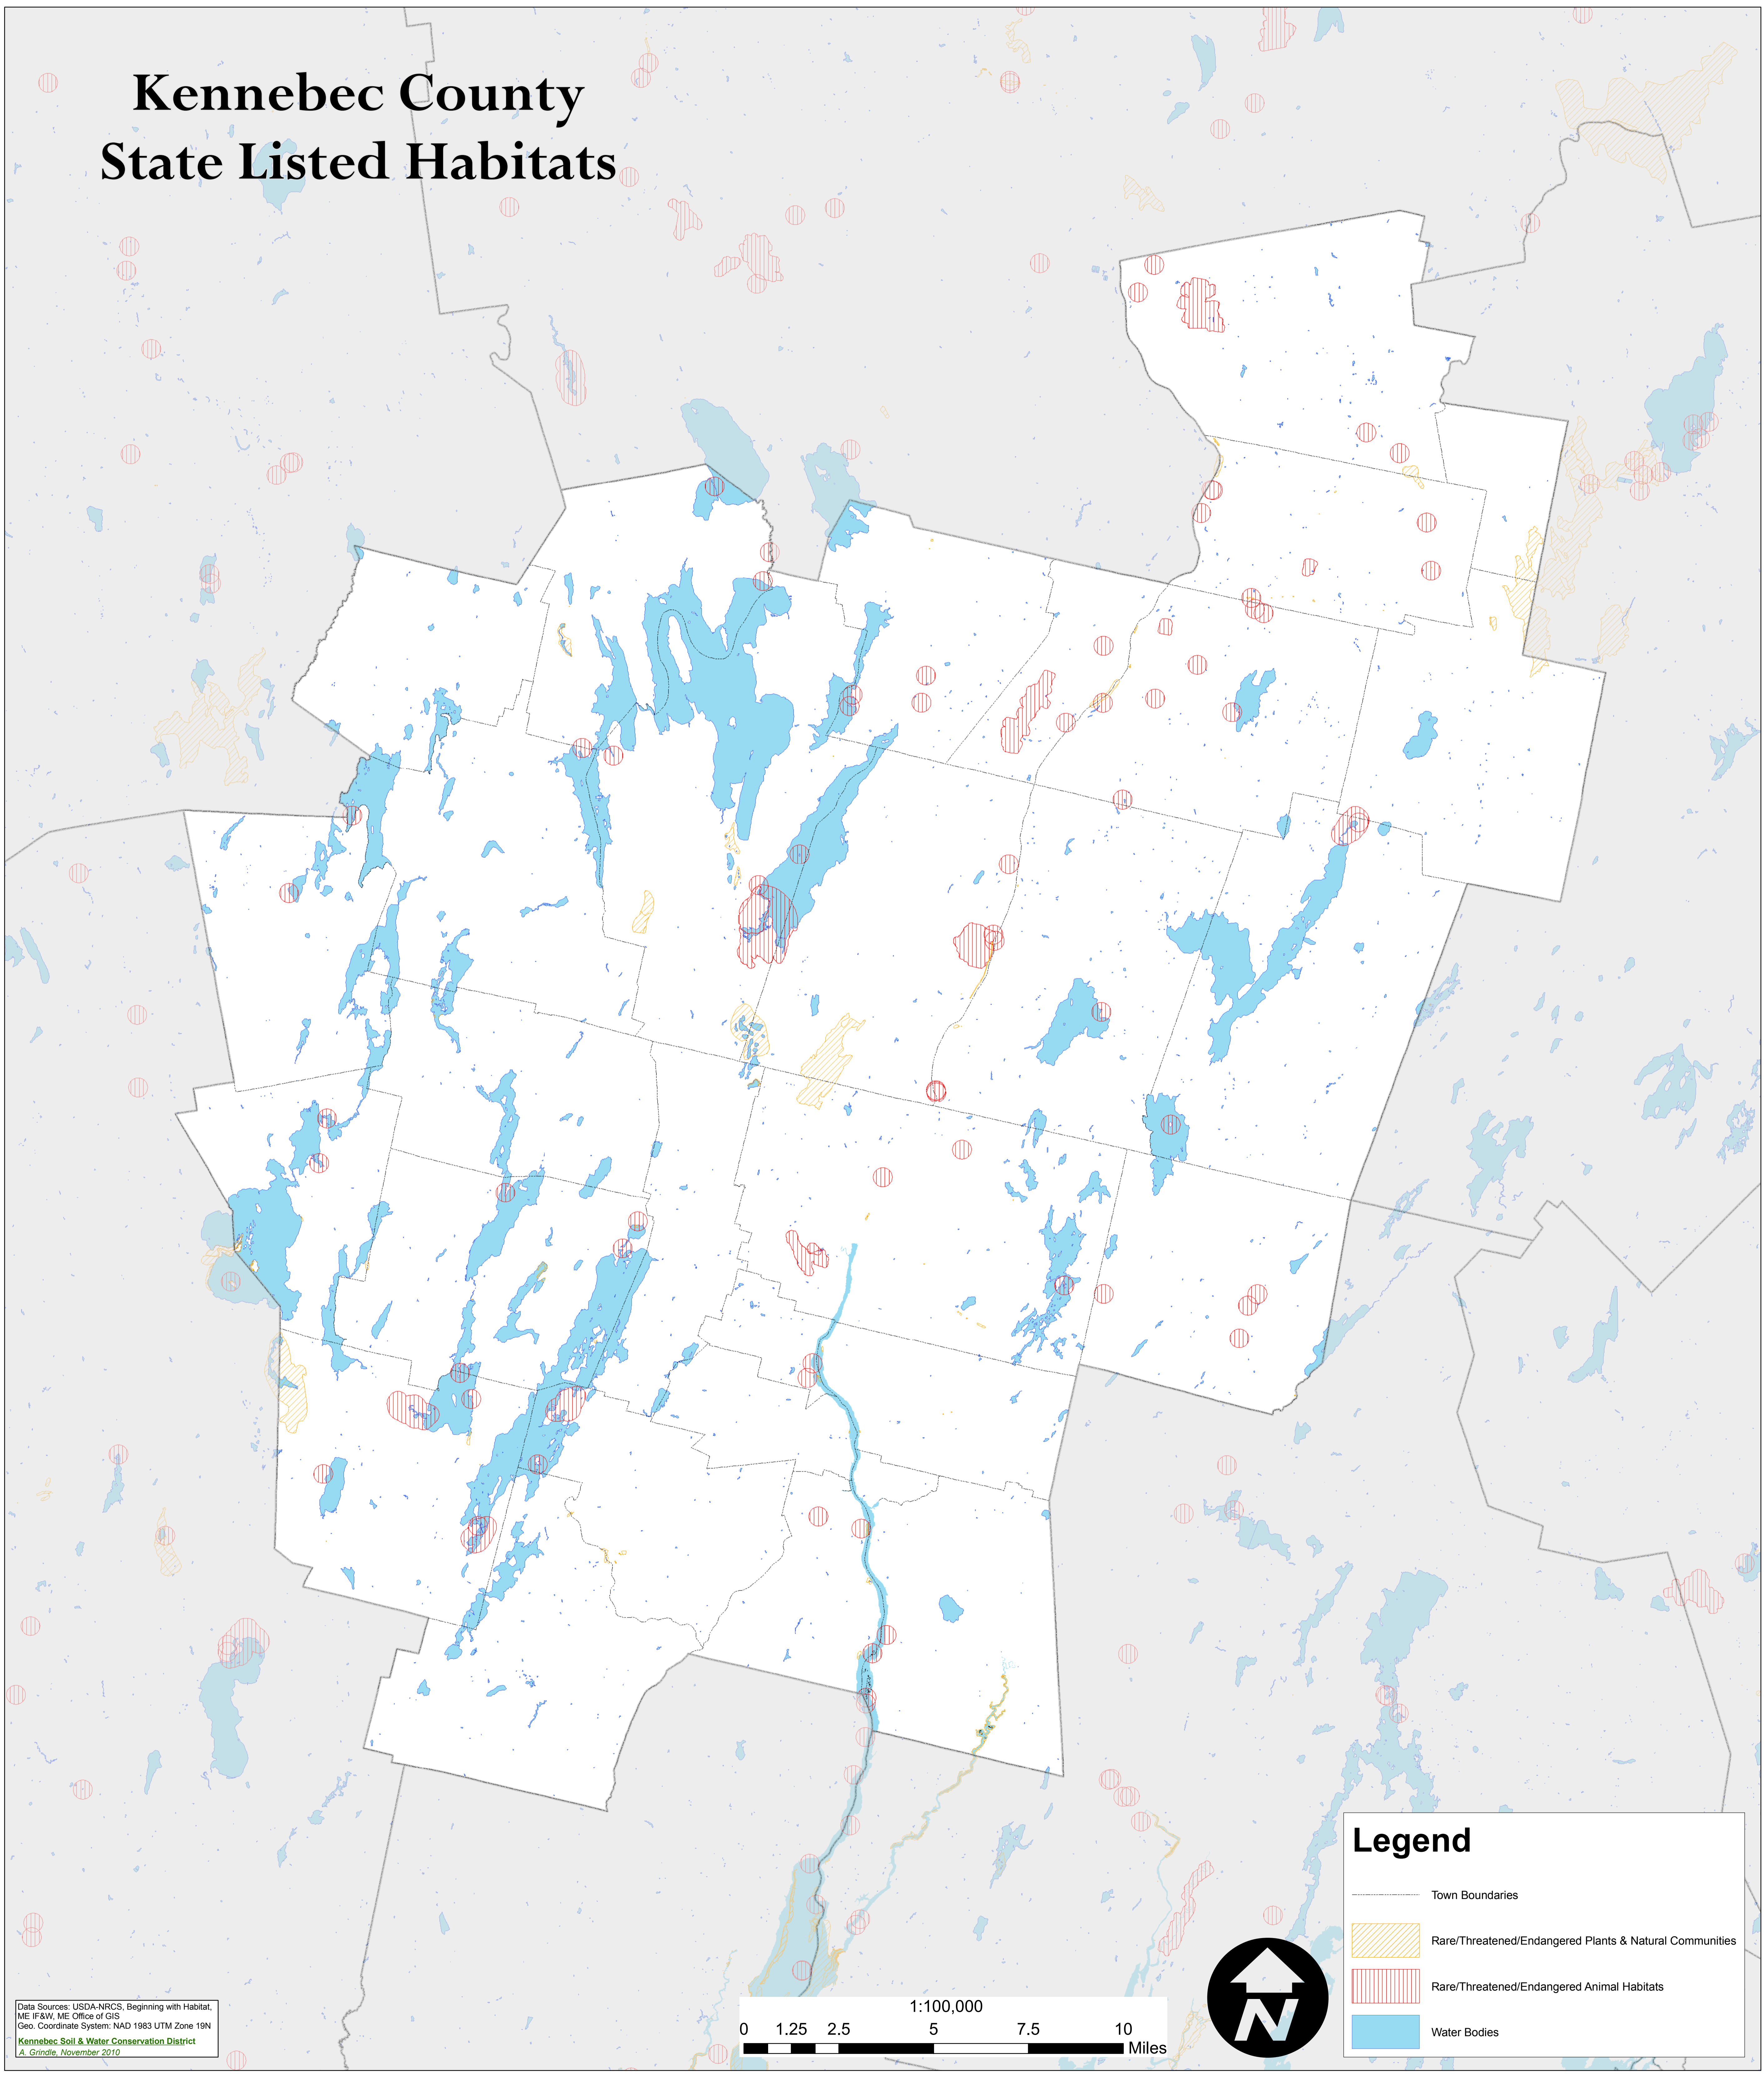

Kennebec County State Listed Habitats

Legend

- Town Boundaries
- Rare/Threatened/Endangered Plants & Natural Communities
- Rare/Threatened/Endangered Animal Habitats
- Water Bodies